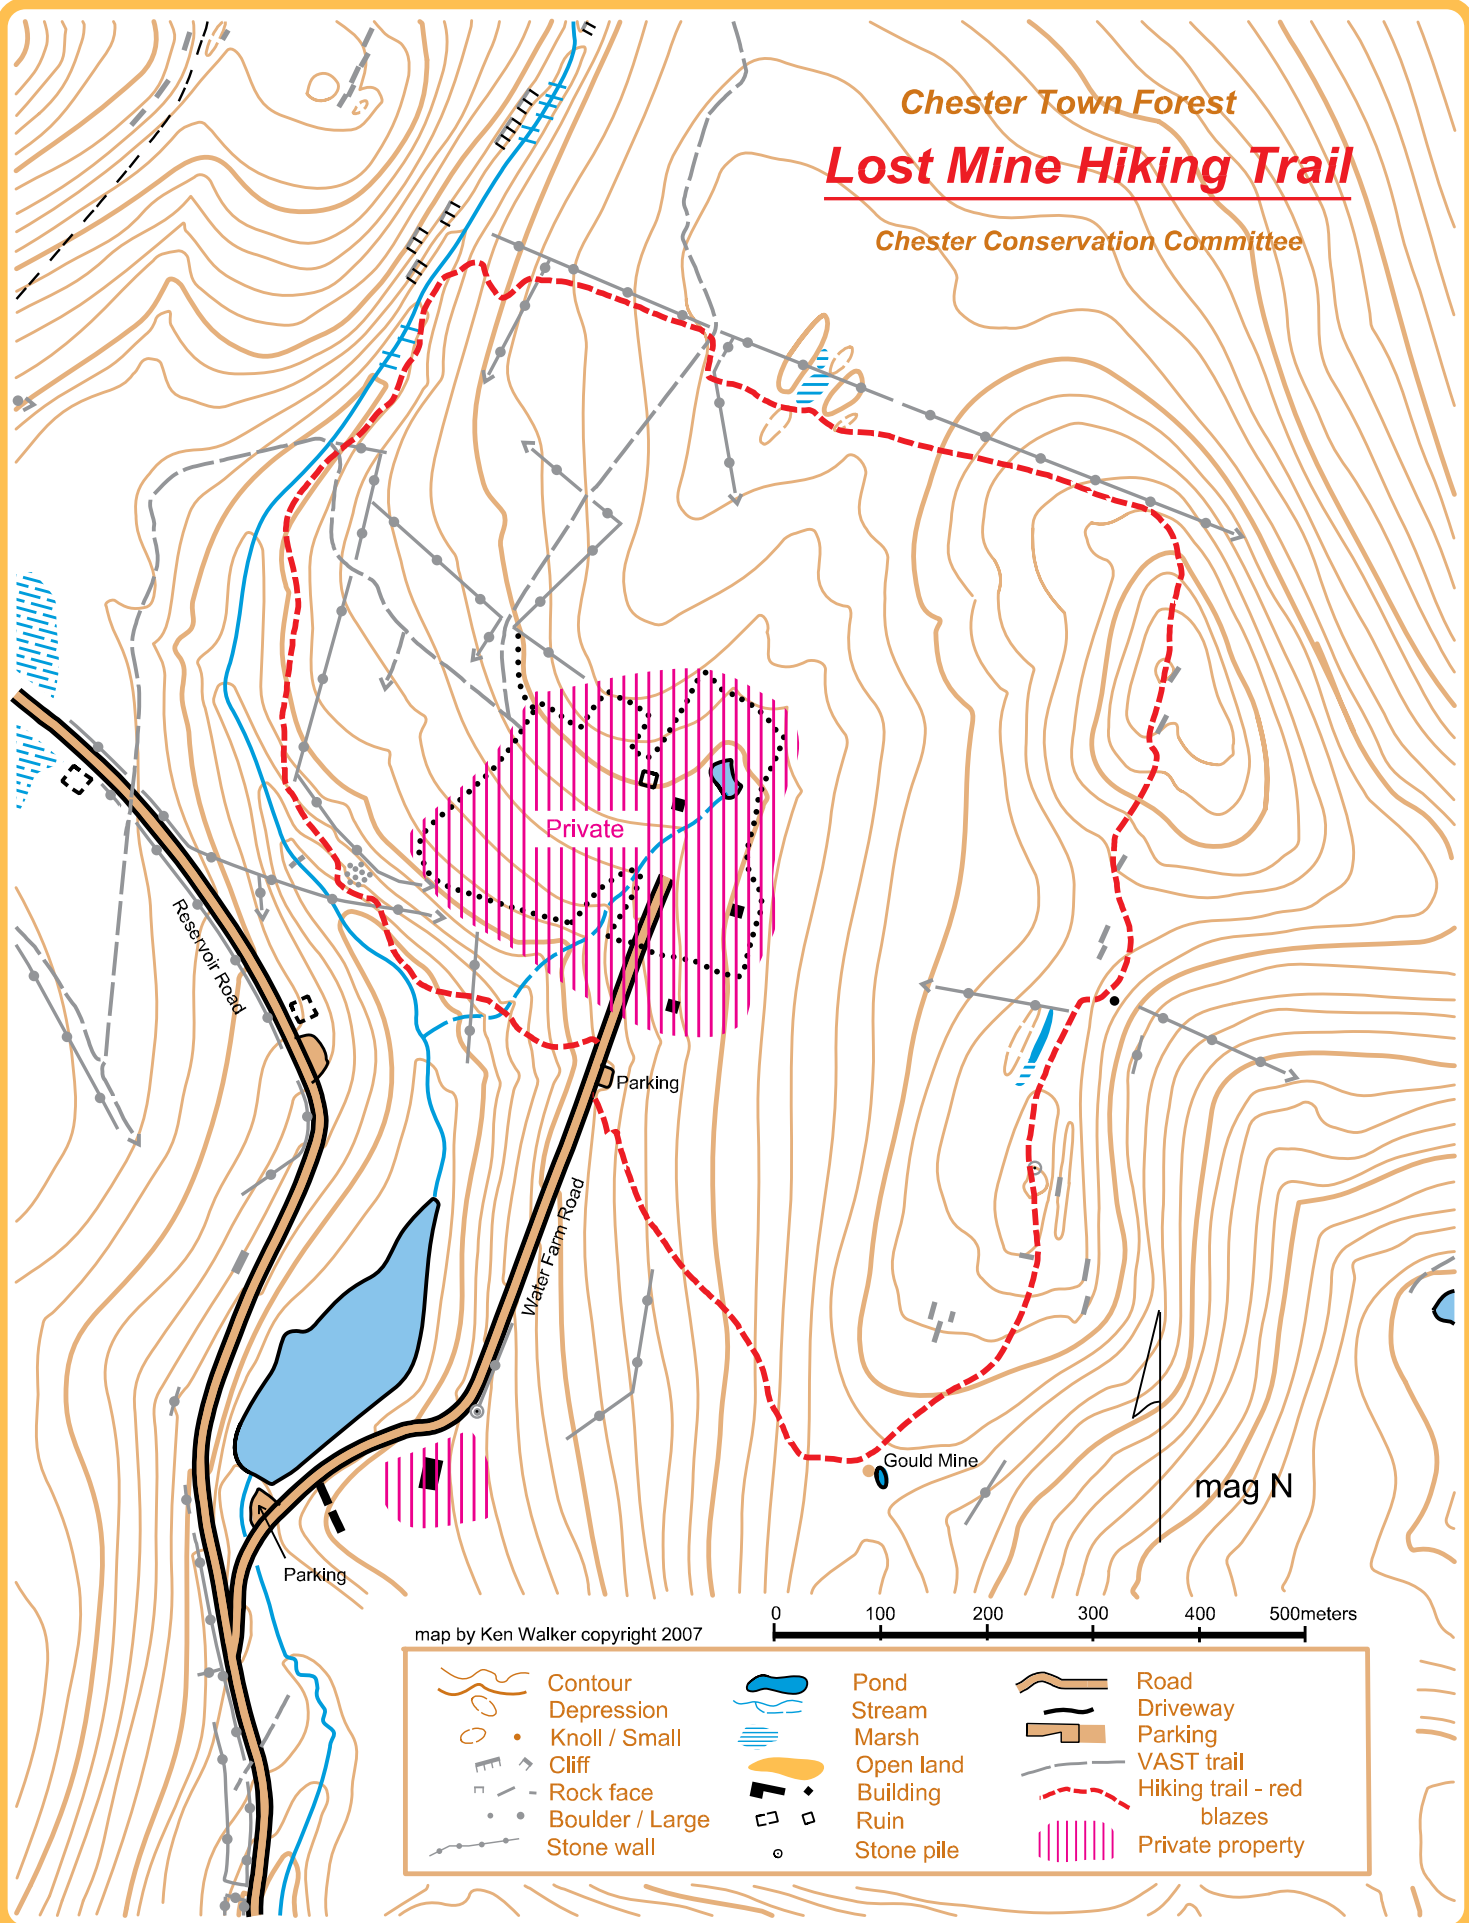

Chester Town Forest
Lost Mine Hiking Trail

Chester Conservation Committee

map by Ken Walker copyright 2007

	Contour		Pond		Road
	Depression		Stream		Driveway
	Knoll / Small		Marsh		Parking
	Cliff		Open land		VAST trail
	Rock face		Building		Hiking trail - red
	Boulder / Large		Ruin		blazes
	Stone wall		Stone pile		Private property